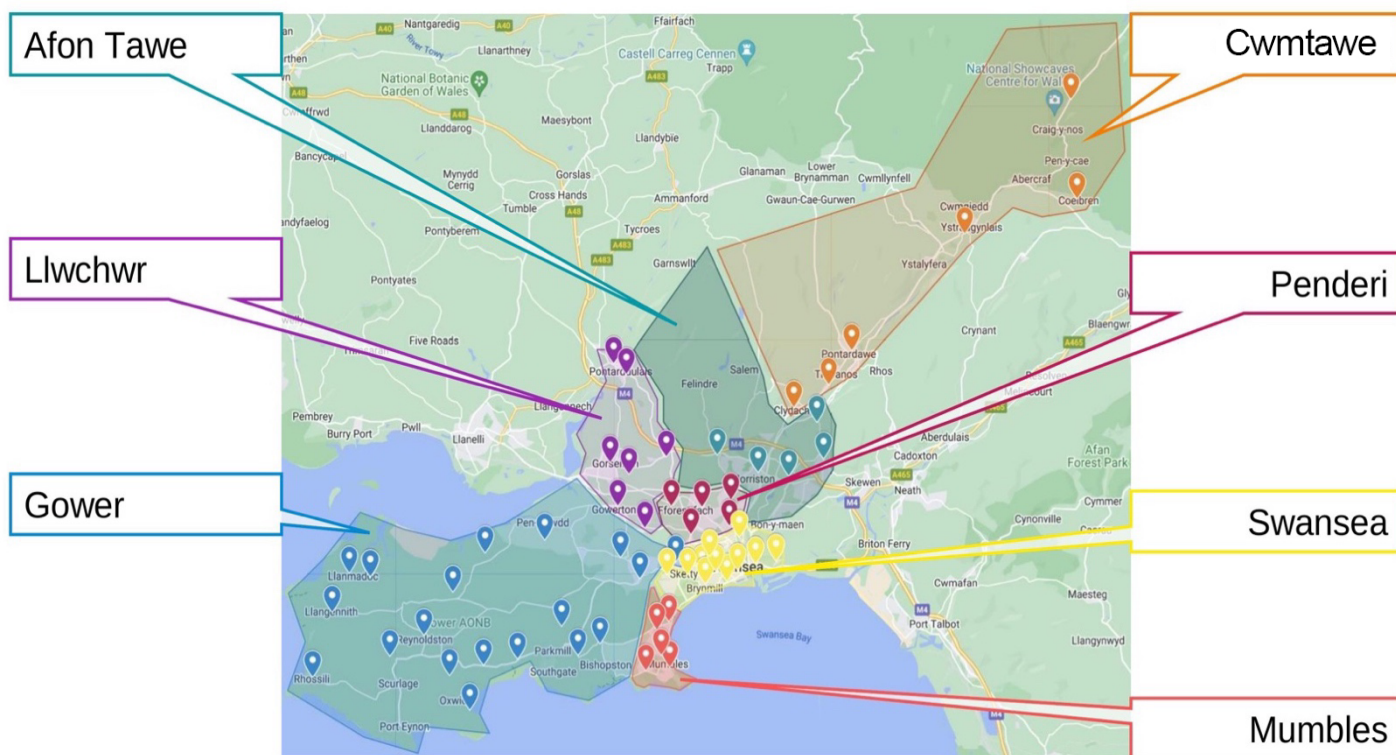

Ministry Area Boundaries for the Gower Archdeaconry

Ministry Area	Clergy (stipendiary)	Churches
Cwmtawe	3.0	6
Afon Tawe	3.0 (plus curate)	5
Swansea	6.0 (plus curate)	11
Penderi	2.0 (plus curate)	5
Mumbles	3.0 (plus archdeacon)	5
Llwchwr	3.0	7
Gower	3.0 (plus archdeacon)	20
Totals	27.0	59

Afon Tawe Ministry Area (5 churches)

St David	Llangyfelach
St Paul	Glais
St John	Birchgrove
St Samlet	Llansamlet
St David	Morrison

Swansea Ministry Area (11 churches)

St John	Hafod
St Mary and Holy Trinity	Swansea
Christ Church	Swansea
St Nicholas	Townhill
St Barnabas	Swansea
St Gabriel	Swansea
St James	Swansea
St Stephen	Swansea
St Thomas	Swansea
Holy Trinity	Sketty
St Paul	Sketty
To include the parochial boundary of the former Parish of Glantawe	

Penderi Ministry Area (5 churches)

St Teilo	Caereithin
St Alban	Treboeth
St Michael	Manselton
St Peter	Cockett
St Illtyd	Fforestfach

Mumbles Ministry Area (5 churches)

Clyne Chapel	Blackpill
Holy Cross	West Cross
St Peter	Newton
Norton Mission Church	Norton
All Saints	Oystermouth

St Cadoc	Cheriton
St Cennydd	Llangennith
St Madoc	Llanmadoc
SS Rhidian and Illytd	Llanrhidian
St Gwynour	Penclawdd
St David Mission Church	Penclawdd
St Martin	Dunvant
St Hilary	Killay
All Souls	Tycoch
St David	Llandewi
St Illtyd	Oxwich
St Andrew	Penrice
St Cattwg	Port Eynon
St George	Reynoldston
St Mary Virgin	Rhosilli
St Teilo	Bishopston
St Illtyd	Ilston
St Nicholas	Nicholaston
St John Baptist	Penmaen
St Mary	Pennard