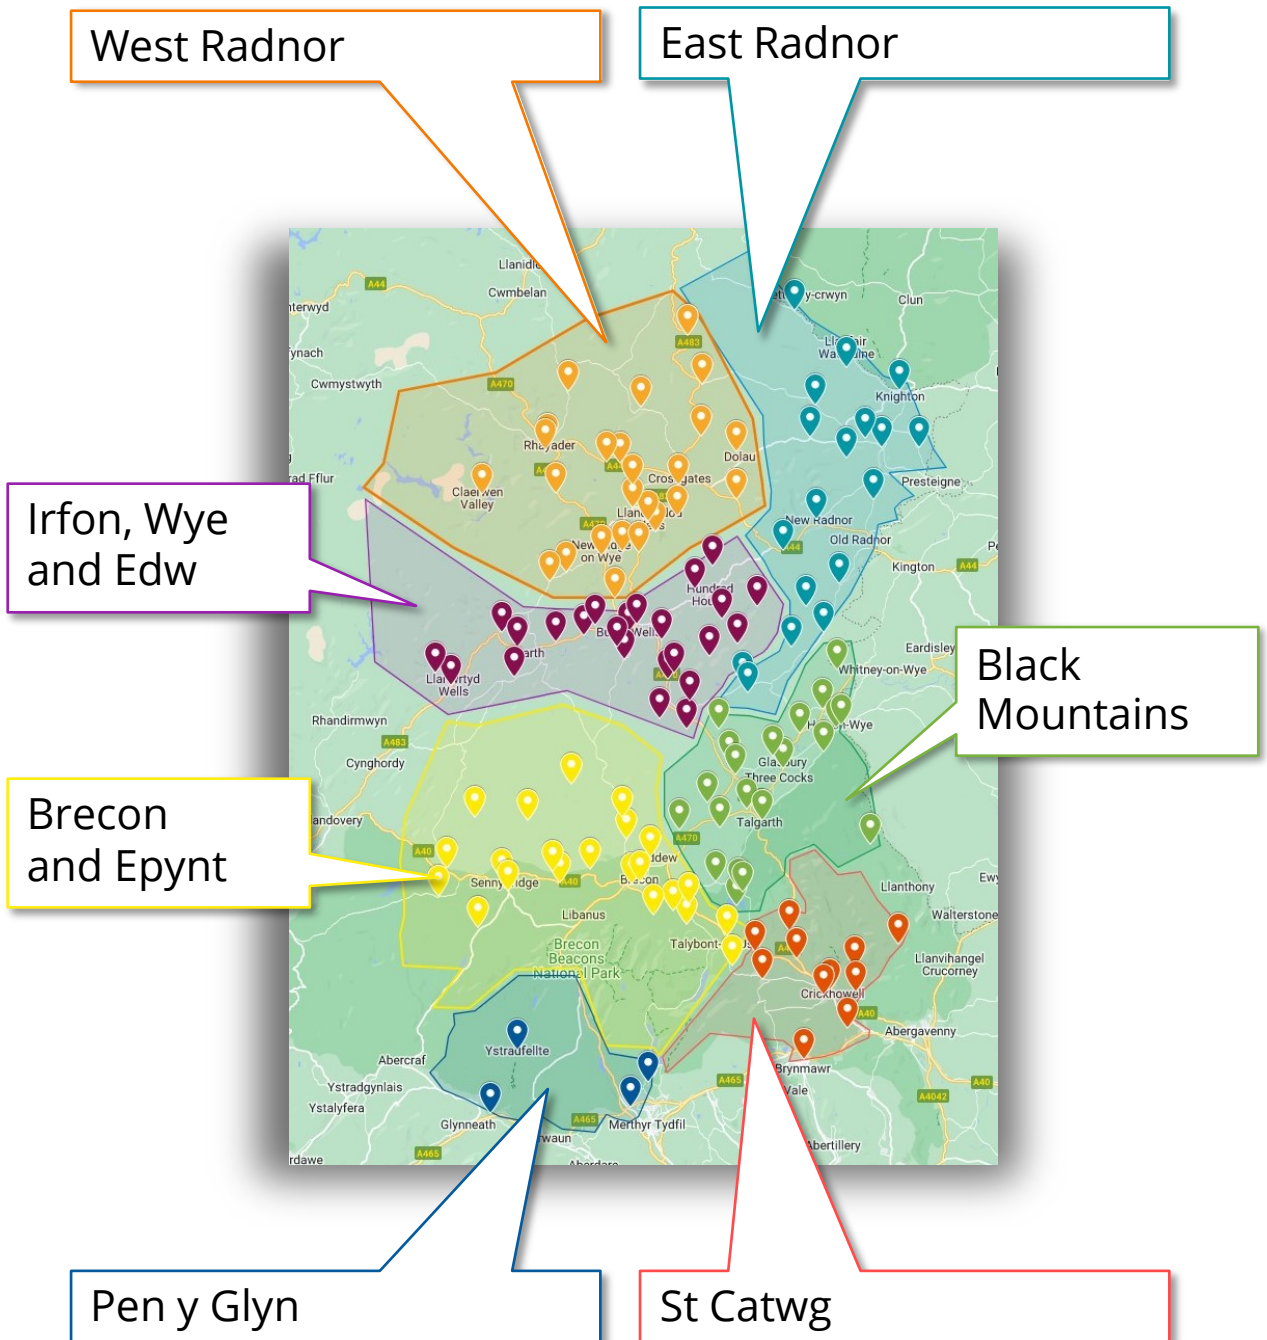

## Map of seven Ministry Areas

## Irton, Wye and Edw Ministry Area (24 churches)

St Cewydd	Aberedw
St Mary	Crickadarn
St Dubricius	Gwenddwr
St Padarn	Llanbadarn y Garreg
St Teilo	Llandeilo Graban
St Mary	Bettws Disserth
St David	Cregrina
St David	Glascwm
St Matthew	Llanelwedd
St Mary	Llanfaredd
St Bridget	Llansantffraed-in-Elwel
St David	Rhulen
St Mauritius	Alltmawr
St Mary	Builth Wells
St David	Llanddewi'r Cwm
St David	Llanynis
St David	Maesmynis
St Cannen	Cilmery
St Afan	Garth
St Cadmarch	Llangammarch Wells
Llanlleonfel Parish Church	Llanlleonfel
Eglwys Oen Duw	Beulah
St James	Llanwrtyd Wells
St David's Old Church	Llanwrtyd Wells

## Brecon and Epynt Ministry Area (21 churches)

St Illid	Cray
Rhydybriw Chapel of Ease	Defynnog
St Cynog	Defynnog
St Teilo	Llandeilo'r Fan
St David	Llywel
St Mary	Trecastle
Ss Cynidr and Mary Parish Church	Aberyscir
St Maelog	Bettws Penpont
	Llandefaelog Fach
St Michael	Llanfihangel Nant-Bran
St Cynog	Merthyr Cynog
St David	Trallong
St David's	Llanfaes
St Mary	Brecon
St David's	Llanddew
St Mary	Cantref
St Brynach	Llanfrynach
Ss Illtyd and Peter	Llanhamlach
St Bridget	Llansantffraed-Juxta-Usk
St Meugan	Pencelli
St Tetti	Talybont-on-Usk

## St Catwg Ministry Area (11 churches)

St Mary Virgin  
St Edmund  
St Michael Archangel  
St John Evangelist  
St Elli  
St Catwg  
Ss Cynidr and Mary  
All Saints Church and  
Churchyard  
St Peter  
St Cenau  
St Issui